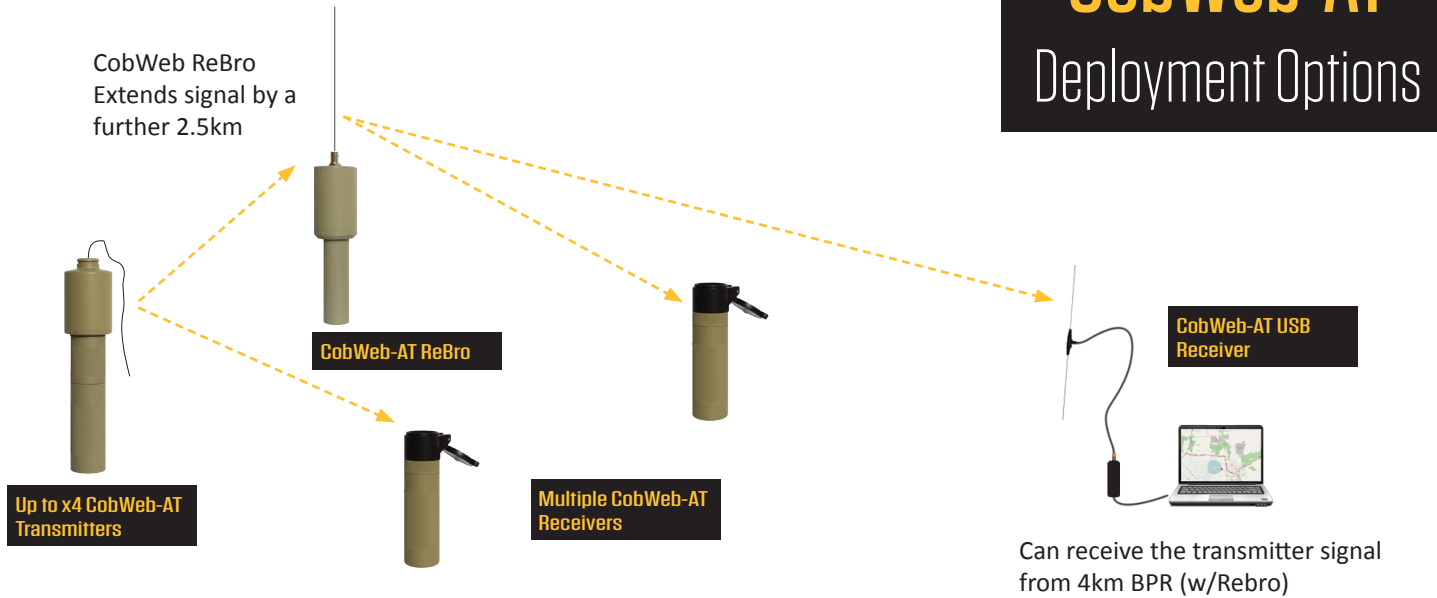

Single CobWeb-AT Kit

CobWeb-AT
Deployment Options

Multiple CobWeb-AT Kits

BPR = Basic Planning Range

Transmitter BPR	200m
CobWeb ReBro BPR	2500m
USB Receiver BPR	1500m

* The USB receiver can receive from an additional 1.5km distance when the ReBro unit is placed within the CobWeb network.