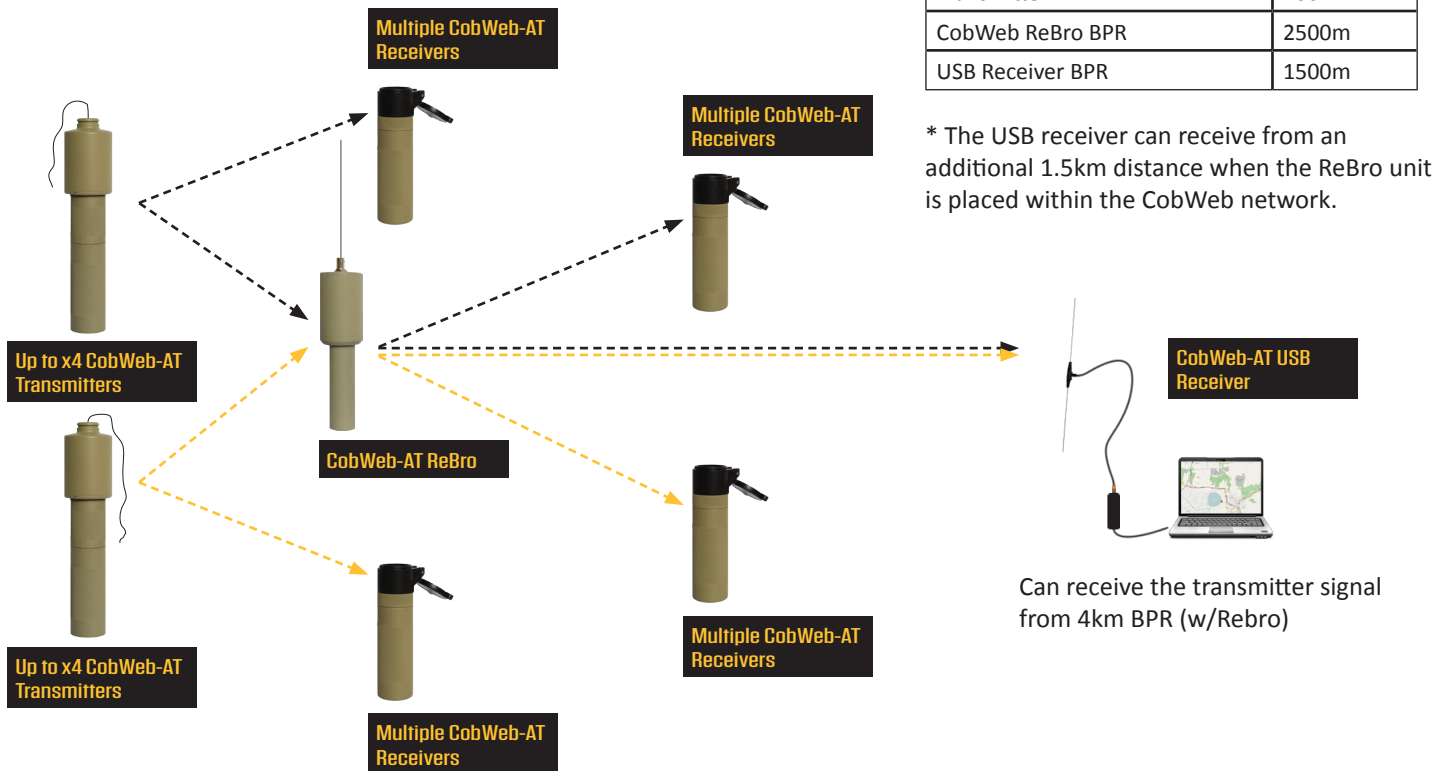

Single CobWeb-AT Kit

CobWeb-AT
Deployment Options

Multiple CobWeb-AT Kits

BPR = Basic Planning Range

Transmitter BPR	200m
CobWeb ReBro BPR	2500m
USB Receiver BPR	1500m

* The USB receiver can receive from an additional 1.5km distance when the ReBro unit is placed within the CobWeb network.